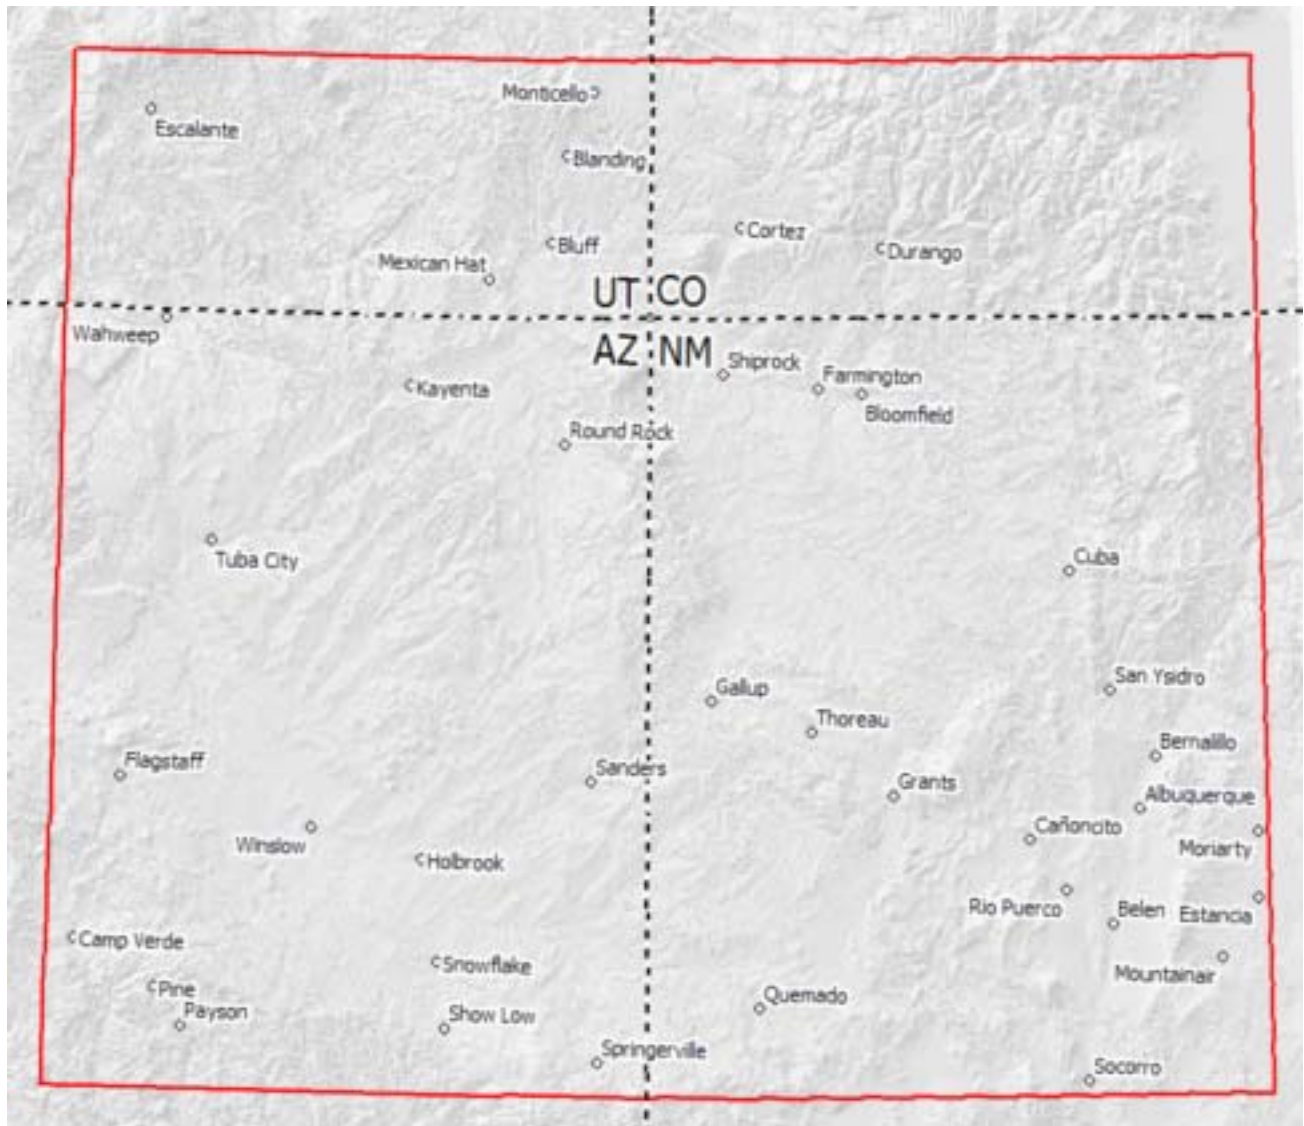

All Topo Maps: Four Corners

Includes full PLS Tool dataset; 30 1:250,000 scale; 94 1:100,000 scale; 3,059 1:24,000 USGS 7.5 minute quadrangles, 1,074 Forest Service Single Edition Quadrangles, 11 updated USGS maps and 285 Igage scans of new USGS releases on a 22 CD mapset.